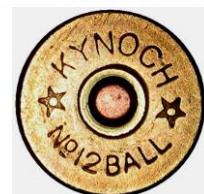

## Westley Richards EXPLORA Variations.

These three box labels from Dave Luckin are all "Super Magnum" variations, with the lower example clearly explaining the cannellure crimp as an identifier. (The illustration is an over label)

At right are five Explora loadings. The first example has the cannellure mentioned and is headstamped "Super Magnum", as are the second with two stab crimps (from the full 2<sup>nd</sup> box), and the third with no visible crimp.

The fourth cartridge, shown for comparison, is a regular "Explora" as indicated by the headstamp, loaded with an L.T. #2 bullet.

The cartridge below with its WR Patent bullet is a recent find by Ken Frost. It has the unusual KYNOCH \* No.12 BALL \* headstamp on a 2 3/4" case as shown in Hoyem Vol.3. p.28 This is also a Super Magnum load, but does the headstamp have any special significance?