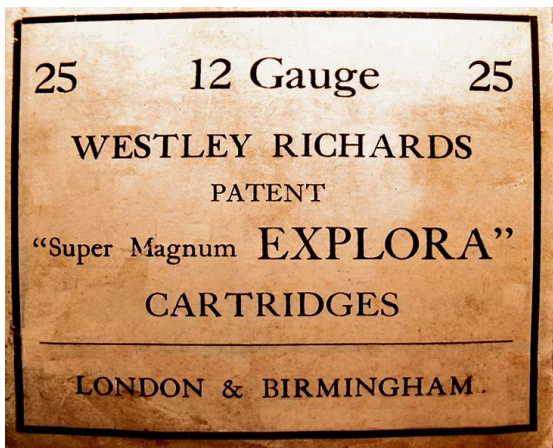

## Westley Richards EXPLORA Variations.

These three box labels from Dave Luckin are all "Super Magnum" variations, with the lower example clearly explaining the cannellure crimp as an identifier. (The illustration is an over label)

At right are five Explora loadings. The first example has the cannellure mentioned and is headstamped "Super Magnum", as are the second with two stab crimps (from the full 2<sup>nd</sup> box), and the third with no visible crimp.

The fourth cartridge, shown for comparison, is a regular "Explora" as indicated by the headstamp, loaded with an L.T. #2 bullet.

The cartridge below with its WR Patent bullet is a recent find by Ken Frost. It has the unusual KYNOCH \* No.12 BALL \* headstamp on a 2 3/4" case as shown in Hoyem Vol.3. p.28 This is also a Super Magnum load, but does the headstamp have any special significance?