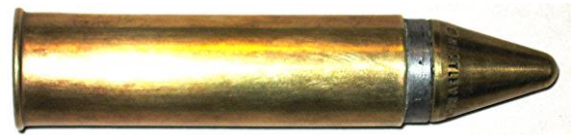

## Westley Richards EXPLORA Variations.

These three box labels from Dave Luckin are all "Super Magnum" variations, with the lower example clearly explaining the cannellure crimp as an identifier. (The illustration is an over label)

At right are five Explora loadings. The first example has the cannellure mentioned and is headstamped "Super Magnum", as are the second with two stab crimps (from the full 2<sup>nd</sup> box), and the third with no visible crimp.

The fourth cartridge, shown for comparison, is a regular "Explora" as indicated by the headstamp, loaded with an L.T. #2 bullet.

The cartridge below with its WR Patent bullet is a recent find by Ken Frost. It has the unusual KYNOCH \* No.12 BALL \* headstamp on a 2 3/4" case as shown in Hoyem Vol.3. p.28 This is also a Super Magnum load, but does the headstamp have any special significance?