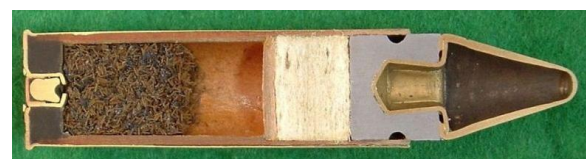

## Westley Richards EXPLORA Variations.

These three box labels from Dave Luckin are all "Super Magnum" variations, with the lower example clearly explaining the cannellure crimp as an identifier. (The illustration is an over label)

At right are five Explora loadings. The first example has the cannellure mentioned and is headstamped "Super Magnum", as are the second with two stab crimps (from the full 2<sup>nd</sup> box), and the third with no visible crimp.

The fourth cartridge, shown for comparison, is a regular "Explora" as indicated by the headstamp, loaded with an L.T. #2 bullet.

The cartridge below with its WR Patent bullet is a recent find by Ken Frost. It has the unusual KYNOCH \* No.12 BALL \* headstamp on a 2 3/4" case as shown in Hoyem Vol.3. p.28 This is also a Super Magnum load, but does the headstamp have any special significance?