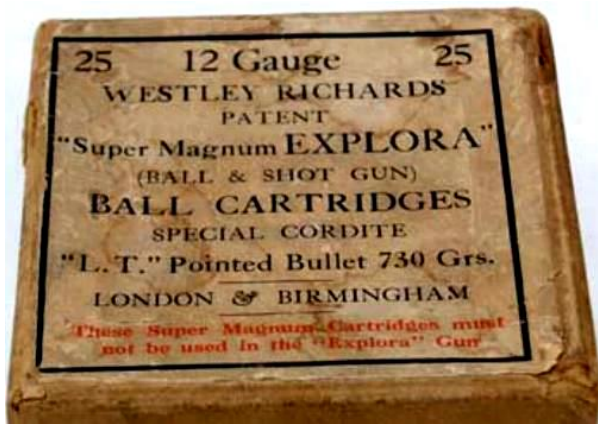

## Westley Richards EXPLORA Variations.

These three box labels from Dave Luckin are all "Super Magnum" variations, with the lower example clearly explaining the cannellure crimp as an identifier. (The illustration is an over label)

At right are five Explora loadings. The first example has the cannellure mentioned and is headstamped "Super Magnum", as are the second with two stab crimps (from the full 2<sup>nd</sup> box), and the third with no visible crimp.

The fourth cartridge, shown for comparison, is a regular "Explora" as indicated by the headstamp, loaded with an L.T. #2 bullet.

The cartridge below with its WR Patent bullet is a recent find by Ken Frost. It has the unusual KYNOCH \* No.12 BALL \* headstamp on a 2 3/4" case as shown in Hoyem Vol.3. p.28 This is also a Super Magnum load, but does the headstamp have any special significance?