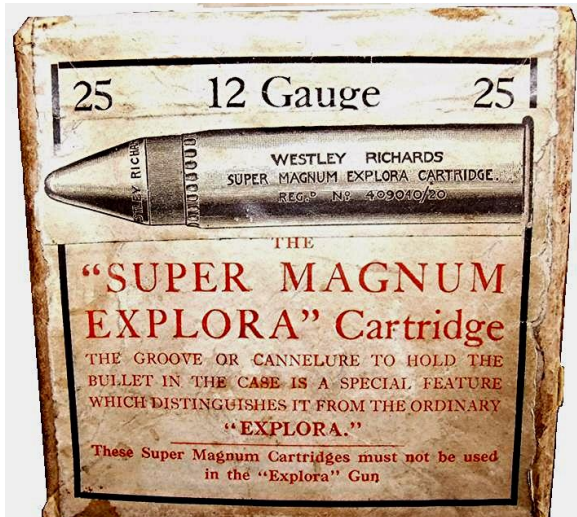

## Westley Richards EXPLORA Variations.

These three box labels from Dave Luckin are all "Super Magnum" variations, with the lower example clearly explaining the cannellure crimp as an identifier. (The illustration is an over label)

At right are five Explora loadings. The first example has the cannellure mentioned and is headstamped "Super Magnum", as are the second with two stab crimps (from the full 2<sup>nd</sup> box), and the third with no visible crimp.

The fourth cartridge, shown for comparison, is a regular "Explora" as indicated by the headstamp, loaded with an L.T. #2 bullet.

The cartridge below with its WR Patent bullet is a recent find by Ken Frost. It has the unusual KYNOCH \* No.12 BALL \* headstamp on a 2 3/4" case as shown in Hoyem Vol.3. p.28 This is also a Super Magnum load, but does the headstamp have any special significance?